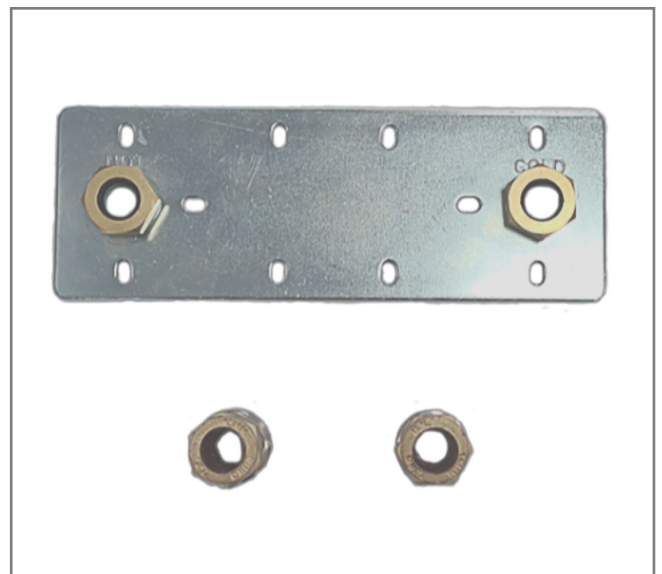

Special Purchase Promotion
Shower Plates

FB08494

Quantity Prices

5+

£9.95 (Each)

(Ex VAT)

(Terms & Conditions Apply)

OCEANA

***** Tap Deals *****

Conwy Bath Shower Mixer & Basin Mono
Inc Sprung Basin Waste Chrome

FB09428

Quantity Rates

2+ | **£86.67** (Each)
(Ex VAT)

Conwy Bath Filler & Basin Mono
Inc Sprung Basin Waste Chrome

FB09429